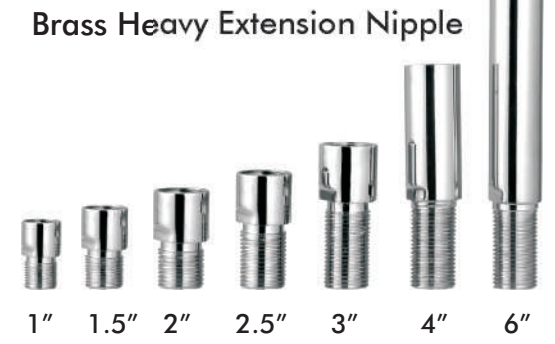

Press Metic Pillar Cock

Press Metic Angle Cock

Two Way Bib Cock

Two Way Angle Cock

High Neck Pillar Cock

Washing Machine Bib Cock

Washing Machine Bib Cock

Nozzle Bib Cock

Long Body Vignet(Z) Light

Elbow Action Pillar Cock

Elbow Action Bib Cock

ACCESSORIES
Collection

Mahendra Health Faucet

CPVC Concealed

Brass Heavy Extension Nipple

1" 1.5" 2" 2.5" 3" 4" 6"